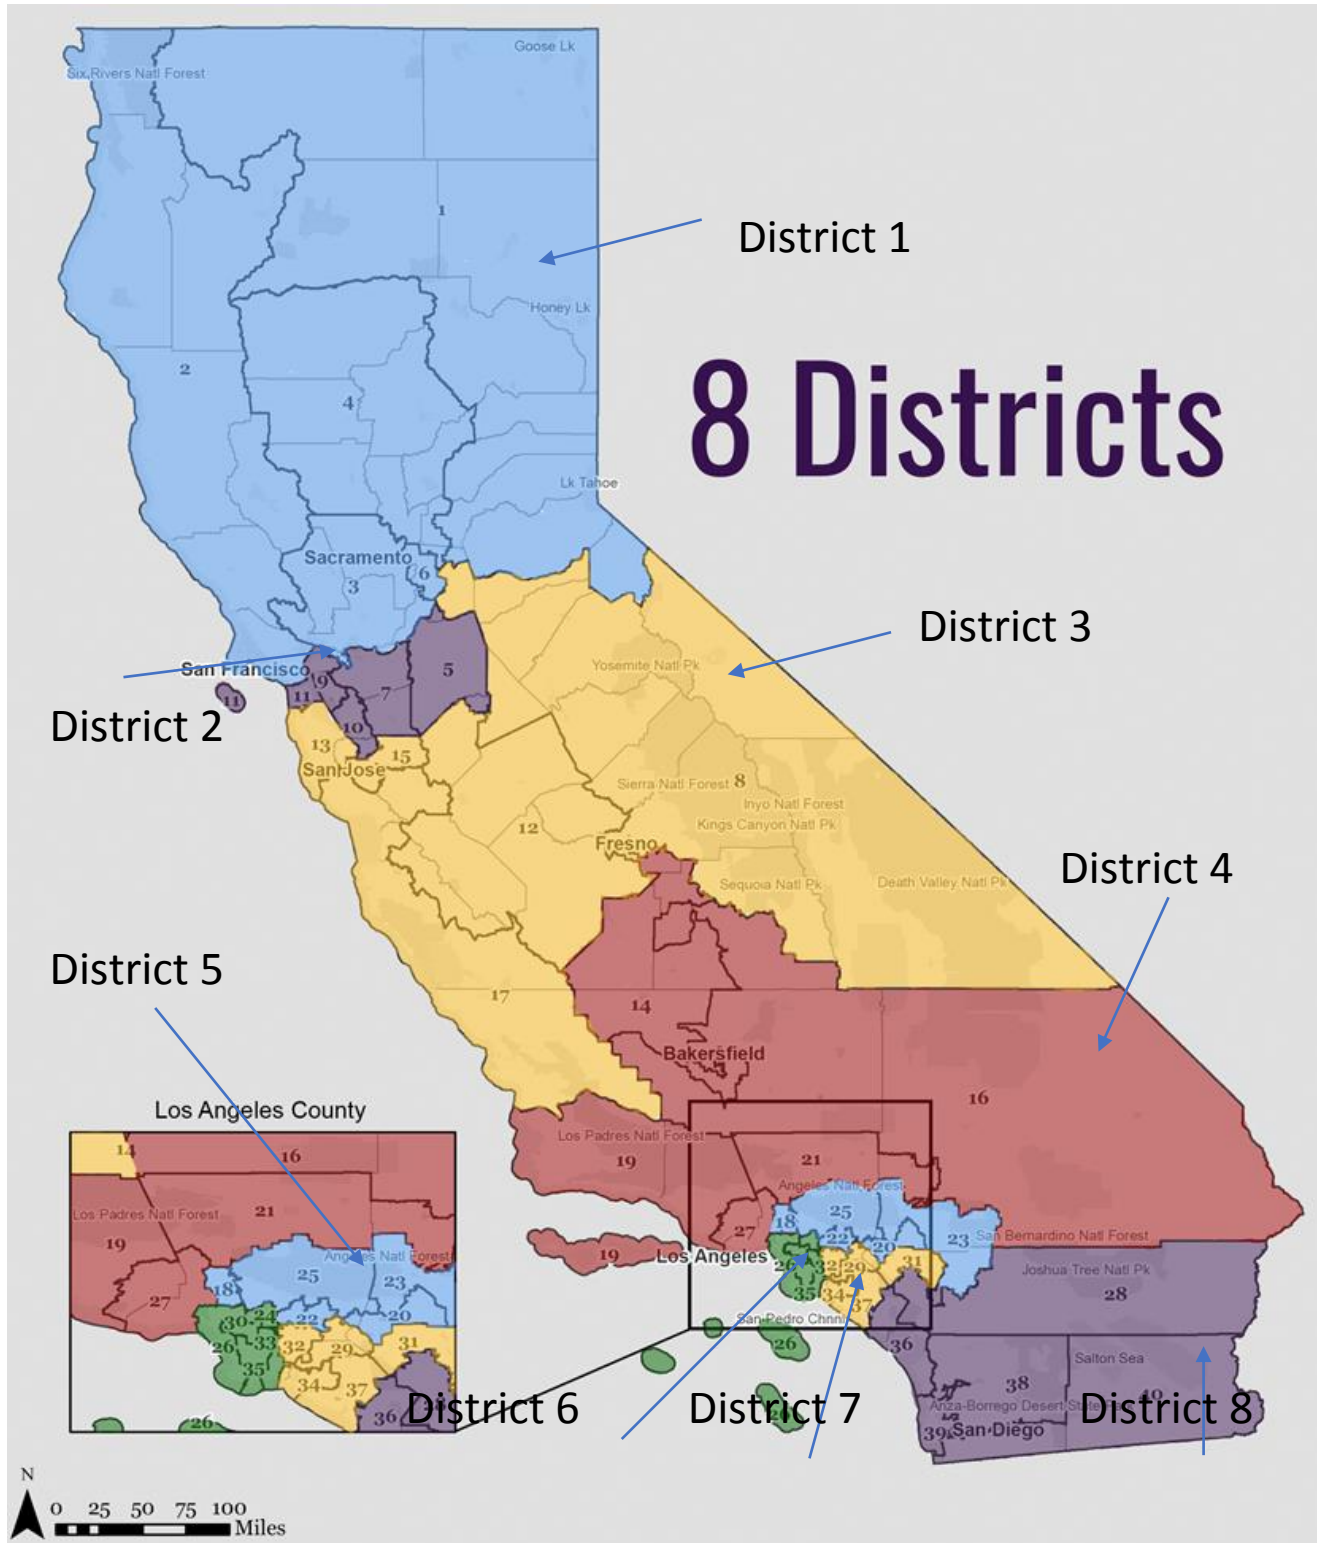

California Society of
ANESTHESIOLOGISTS
Physicians for Vital Times

CSA Geographic Districts

CSA Geographic Districts and corresponding Senate and Assembly districts

CSA District	State Senate Districts	State Assembly Districts
1	1-2-3-4-6	1-2-3-4-5-6-7-8-9-10-11-14-15
2	5-7-9-10-11	9-11-12-13-14-15-16-17-18-19-20-21-22-25-27-28
3	8-12-13-15-17	5-8-9-12-19-21-22-23-24-25-26-27-28-29-30-31-35
4	14-16-19-21-27	23-26-31-32-33-34-35-36-37-38-39-42-44-45-46-50
5	18-20-22-23-25	33-36-38-39-40-41-42-43-45-46-47-48-49-52-57-67
6	24 -26-30-33-35	43-46-50-51-53-54-58-59-62-63-64-66-70
7	29-31-32-34-37	49-55-57-58-60-61-63-65-68-69-70-72-74
8	28-36-38-39-40	42-56-67-71-73-75-76-77-78-79-80